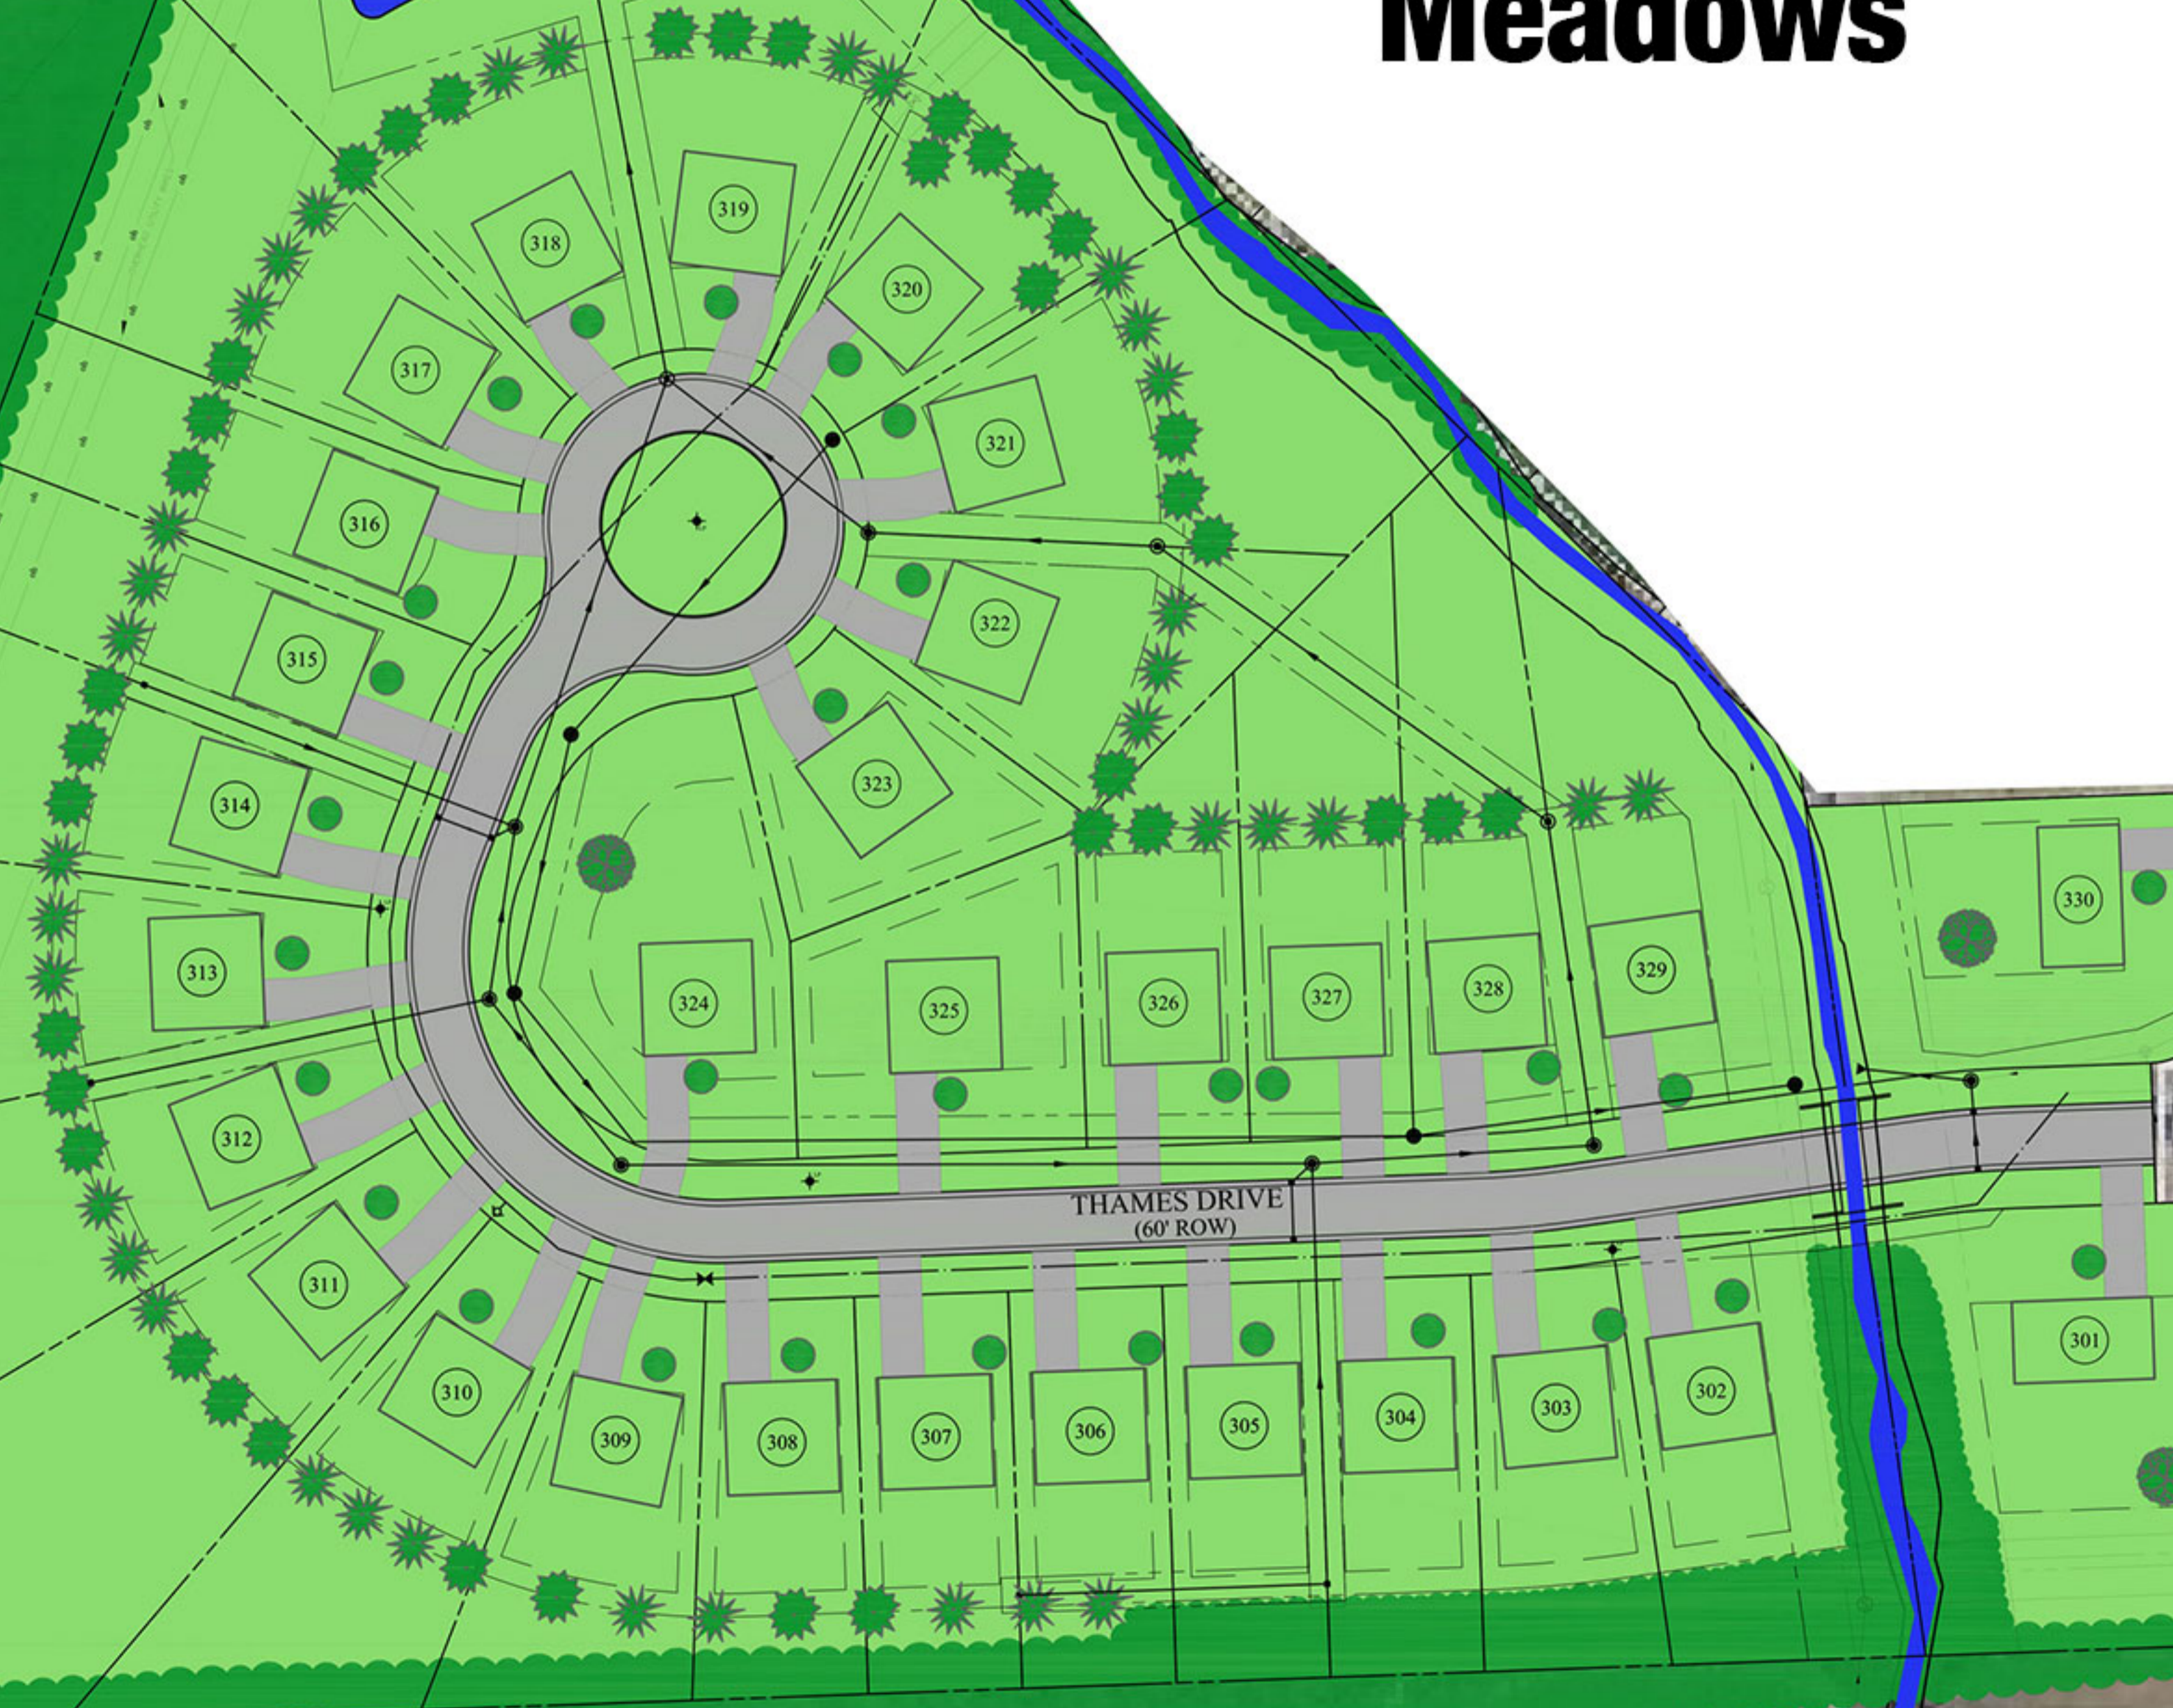

Chelsea Meadows

N/F
SAINT MARKS COPTIC
ORTHODOX CHURCH
T.M.# 175.03-1-11
LEHIGH STATION RD.

N/F
BOBBYROCKOW-COATS
T.M.# 175.03-1-22.1
BROOKS ROAD

N/F
ANNE MARIE & CHRISTINE MILLER
T.M.# 175.03-1-16
#5121 W. HENRIETTA RD.